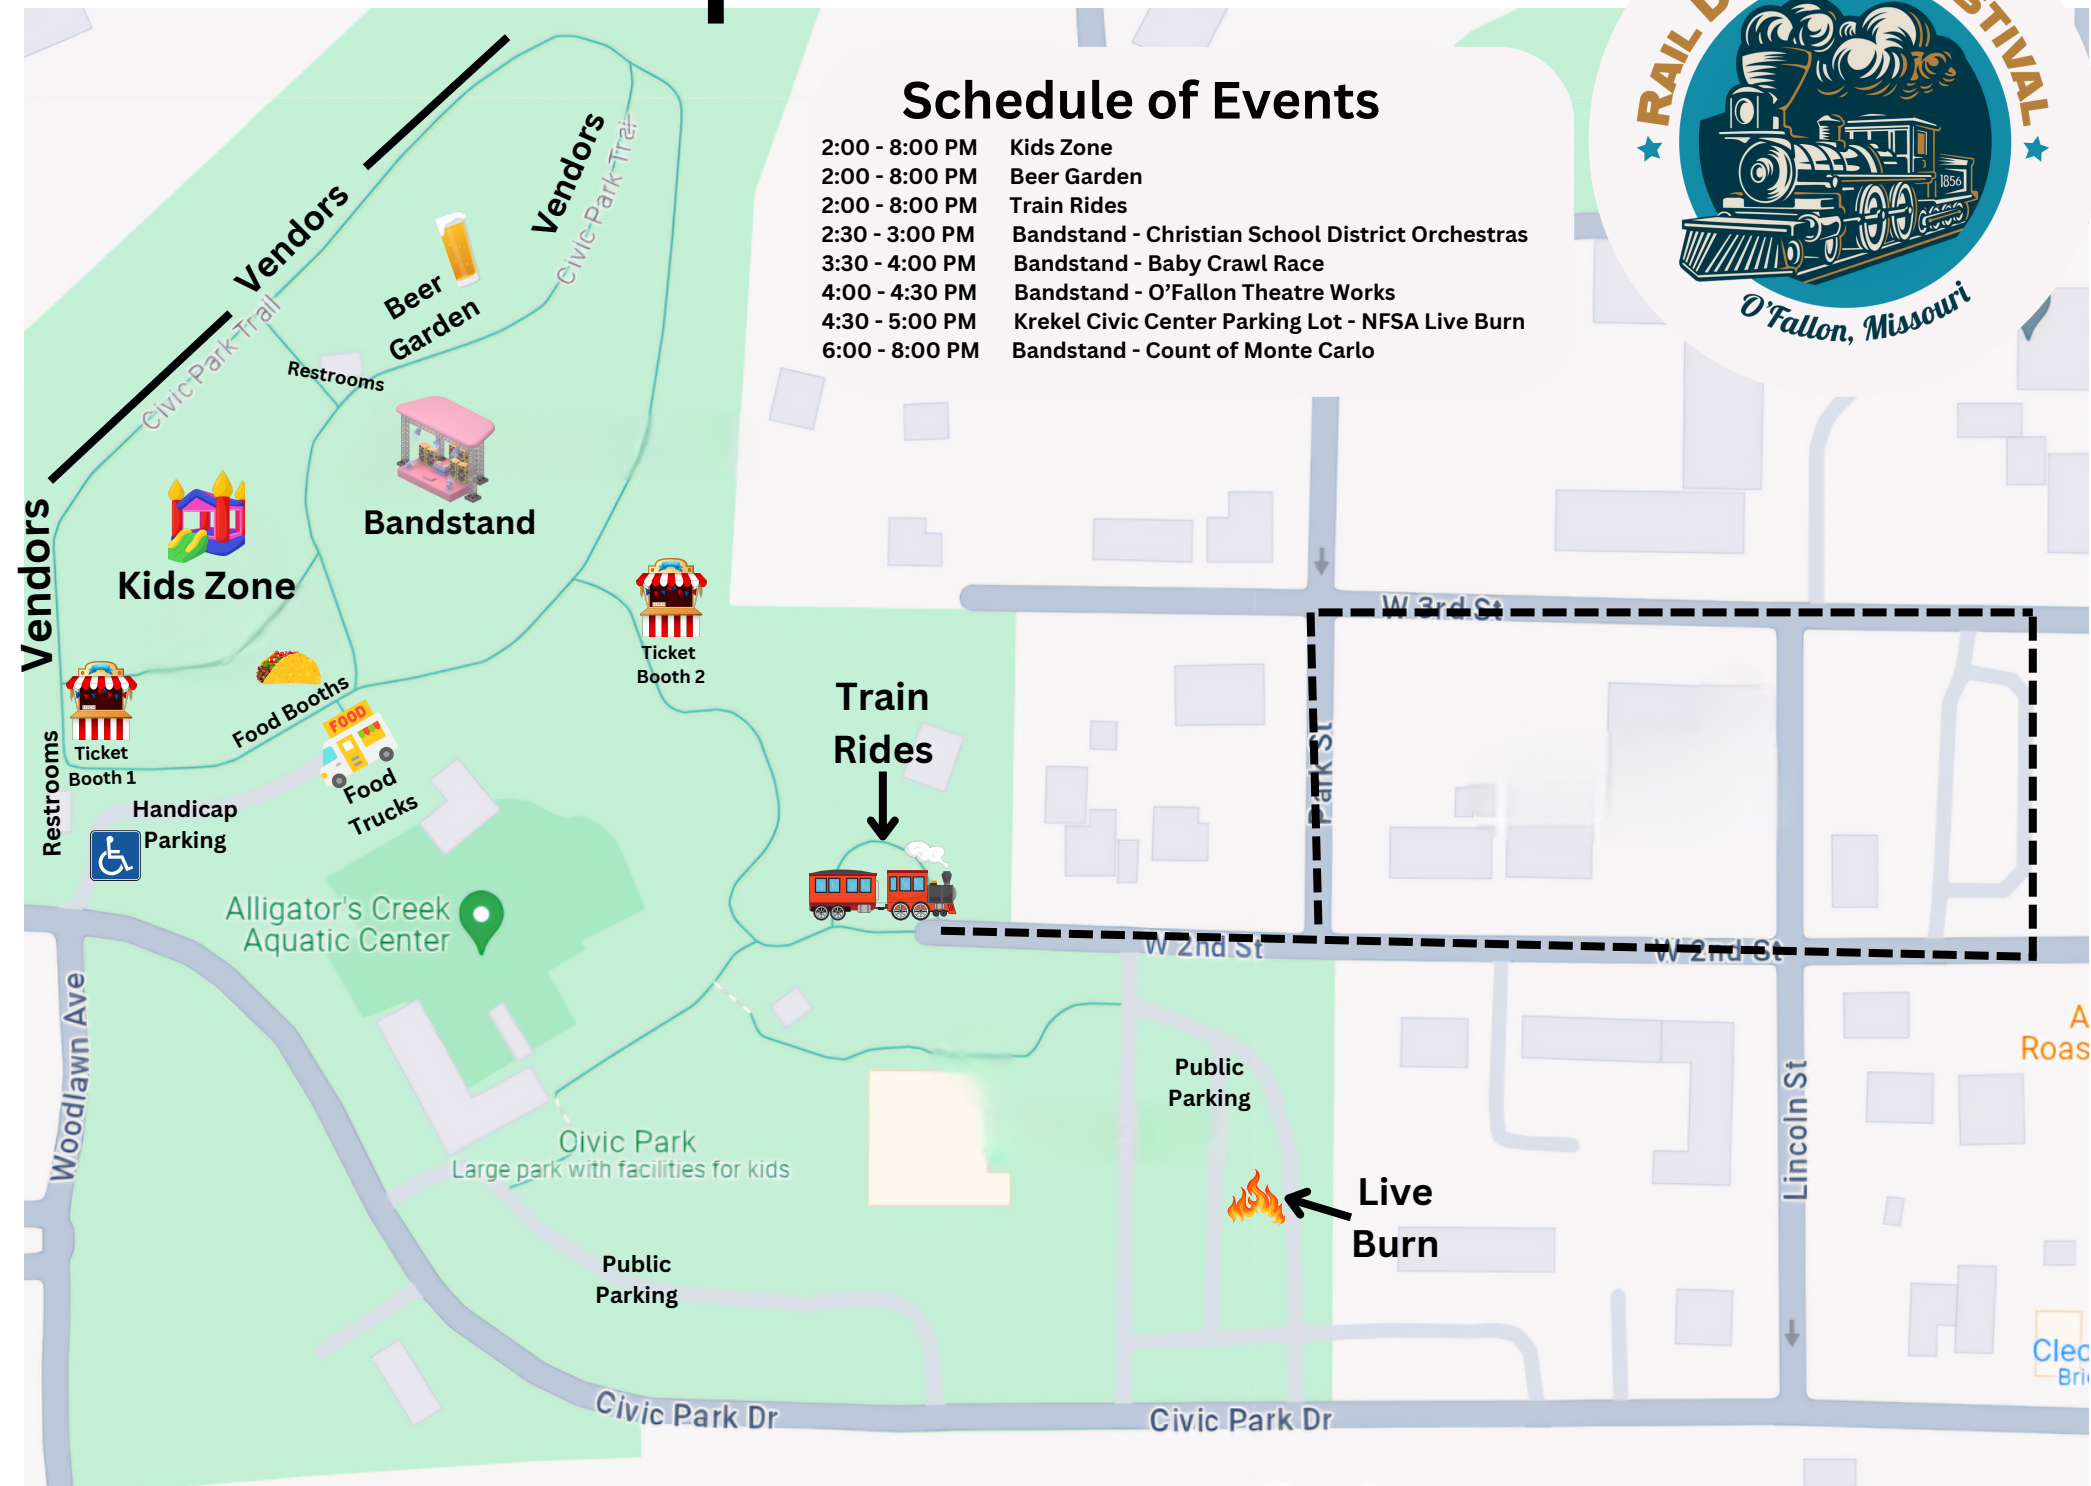

Festival Map

Schedule of Events

- 2:00 - 8:00 PM Kids Zone
- 2:00 - 8:00 PM Beer Garden
- 2:00 - 8:00 PM Train Rides
- 2:30 - 3:00 PM Bandstand - Christian School District Orchestras
- 3:30 - 4:00 PM Bandstand - Baby Crawl Race
- 4:00 - 4:30 PM Bandstand - O'Fallon Theatre Works
- 4:30 - 5:00 PM Krekel Civic Center Parking Lot - NFSA Live Burn
- 6:00 - 8:00 PM Bandstand - Count of Monte Carlo

Vendors

Restrooms

Woodlawn Ave

Civic Park Dr

Vendors

Kids Zone

Food Trucks

Alligator's Creek Aquatic Center

Civic Park
Large park with facilities for kids

Public Parking

Restrooms

Beer Garden

Bandstand

Food Booths

Handicap Parking

Ticket Booth 2

Train Rides

Public Parking

Live Burn

W 3rd St

W 2nd St

W 2nd St

Lincoln St

Civic Park Dr